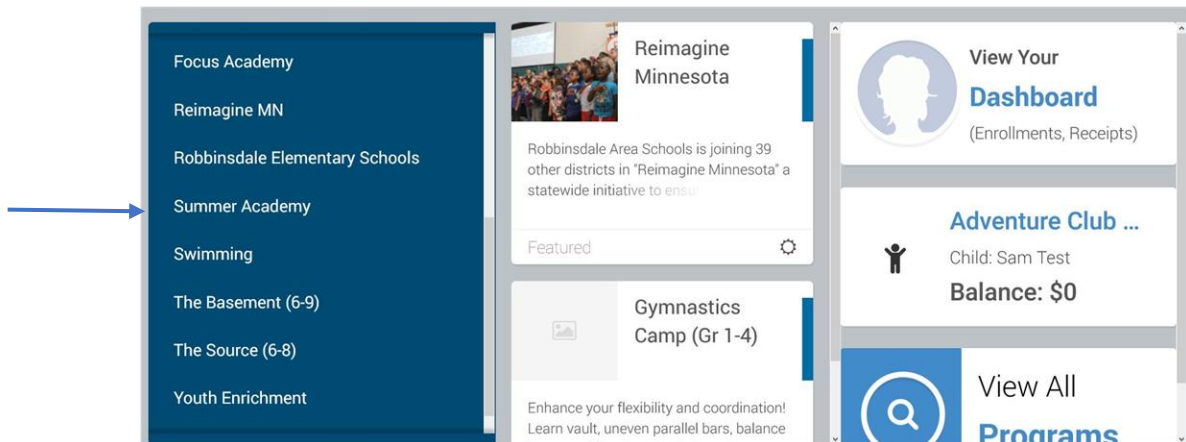

SUMMER ACADEMY REGISTRATION FOR ROBBINSDALE MIDDLE SCHOOL ADVENTURE CLUB

You may register online for the Summer Academy by going to rdale.ce.eleyo.com.

1. Login to your Eleyo (formerly Fee Pay) account
2. Select Explore All Programs
3. From the screen select Summer Academy to view all courses and to register your child

4. For Adventure Club pricing, use the pricing drop down menu to select RMS Adv Club. This ensures you get the appropriate discount for that course.

If you have any further questions about the Summer Academy classes or registration you may call 763-504-6990.