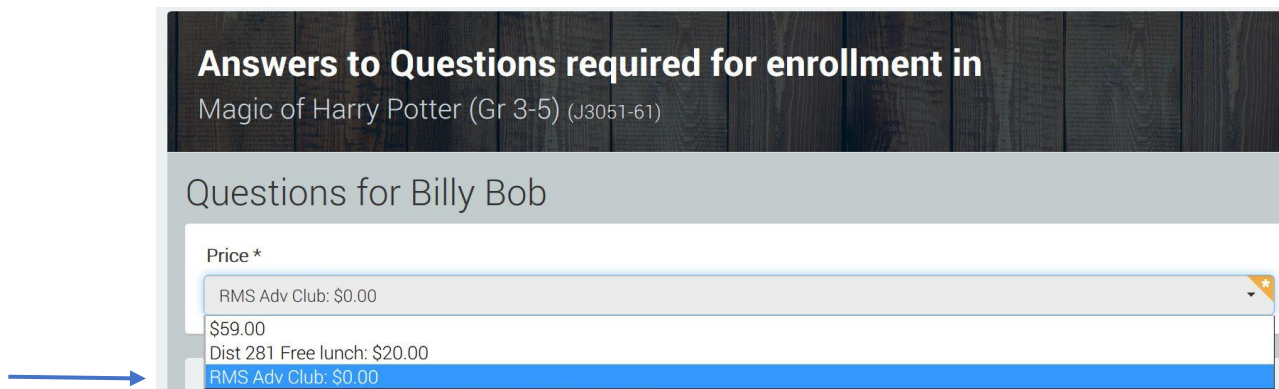

If you have any further questions about the Summer Academy classes or registration you may call 763-504-6990.