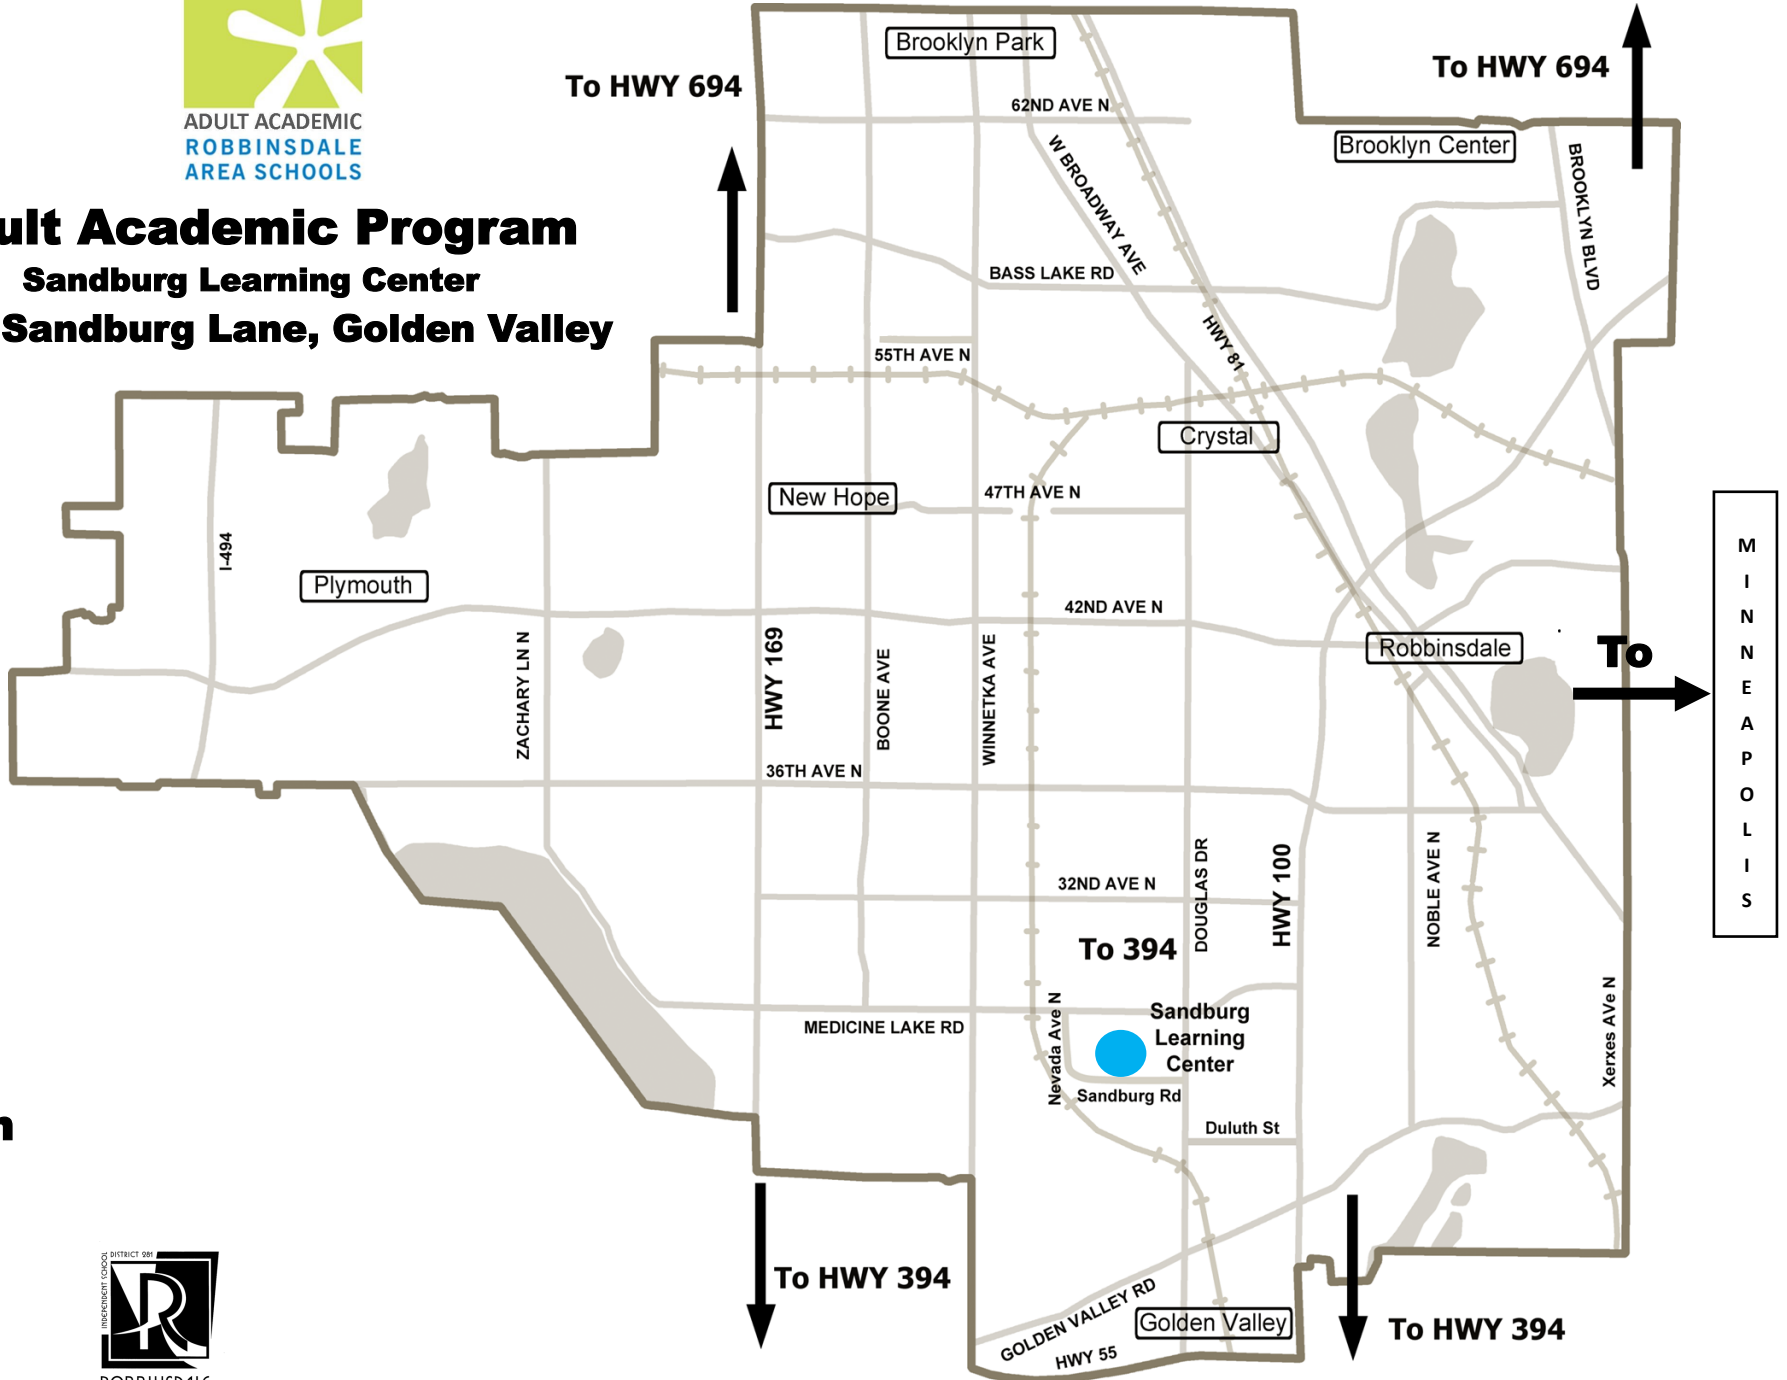

ADULT ACADEMIC
ROBBINSDALE
AREA SCHOOLS

Adult Academic Program
Sandburg Learning Center
2400 Sandburg Lane, Golden Valley

North